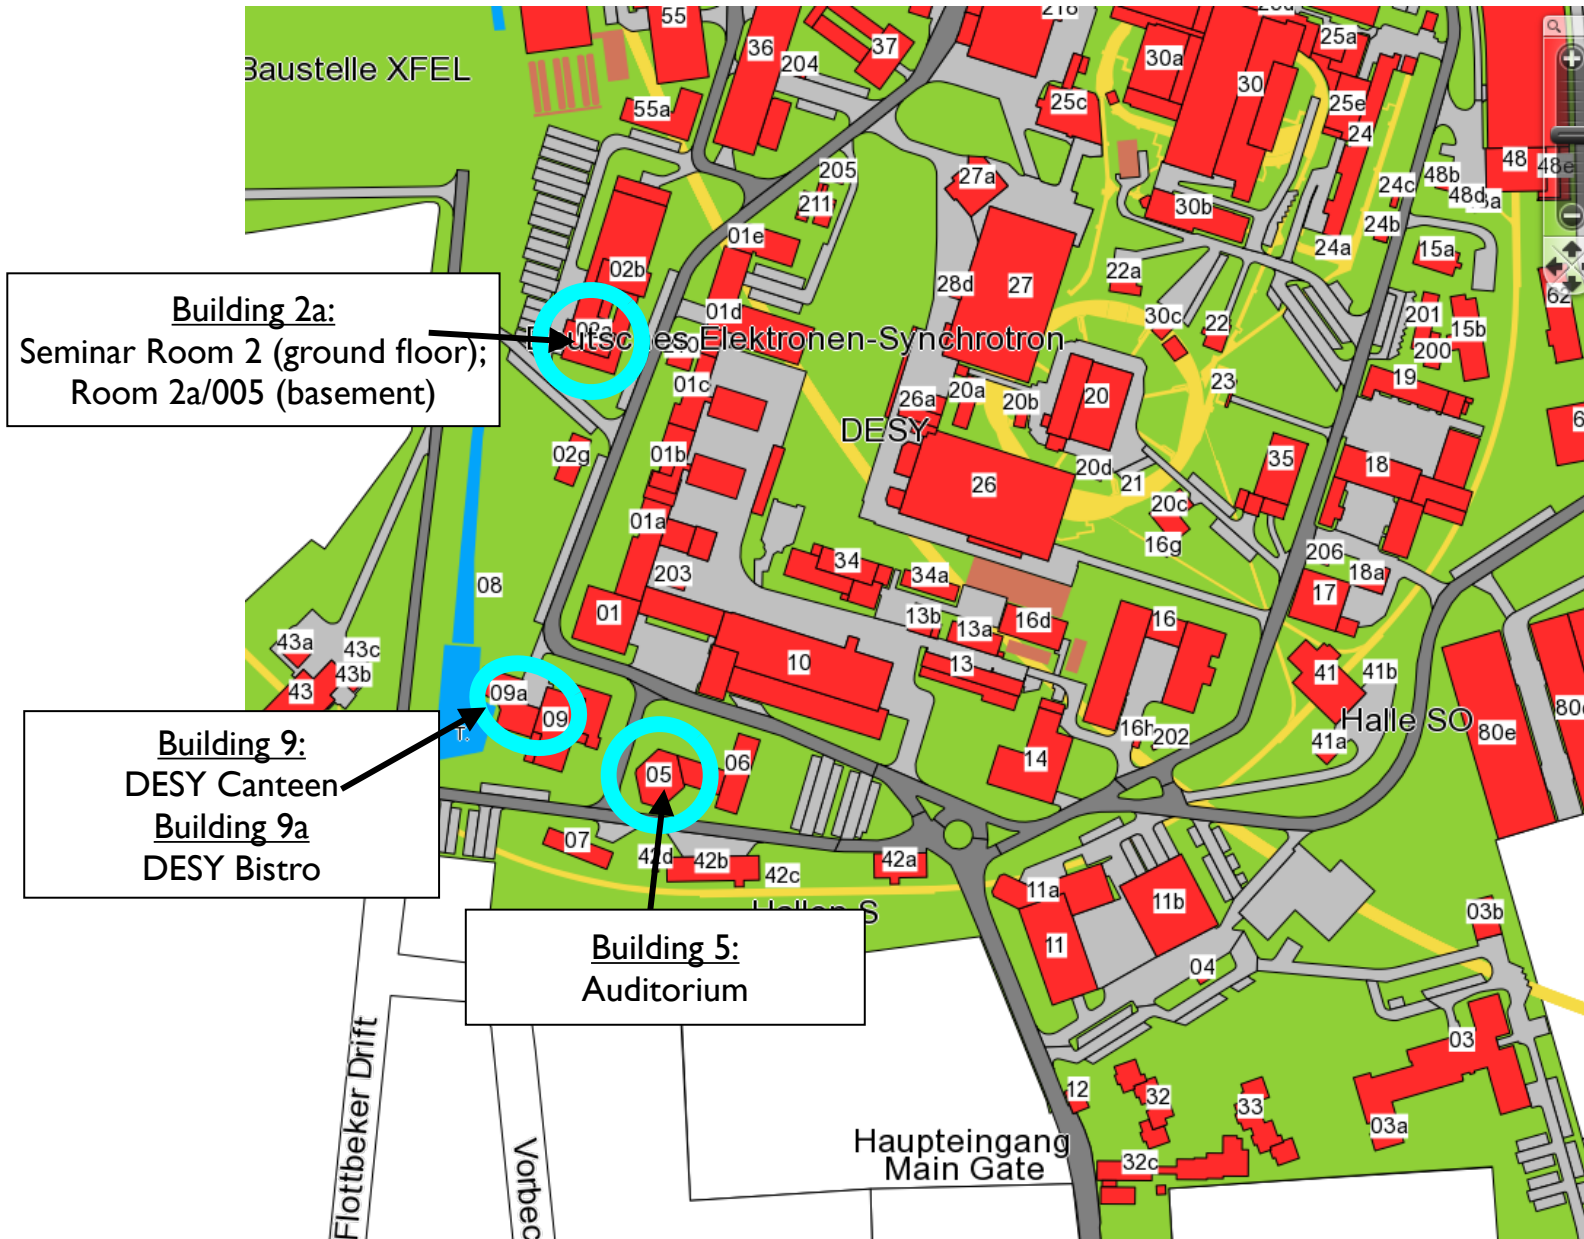

ILD Software and Integration Workshop

Schedule

- Tue 06/07 (08:30-09:00)
Registration → Auditorium
- Tue 06/07 (09:00-13:00)
Software → Auditorium
Integration → 2a/005
- Tue 06/07 (14:00-17:30)
Software → Seminar Room 2
Integration → 2a/005
- Wed 07/07 (09:00-12:30)
Software → Seminar Room 2
Integration → 2a/005
- Wed 07/07 (14:00-17:30)
Joint Soft/Int → Seminar Room 2
- Wed 07/07 (18:30-22:30)
Dinner → DESY Bistro
- Thu 08/07 (09:00-16:00)
ILD Plenary → Auditorium
- Lunch (all days)
DESY Canteen